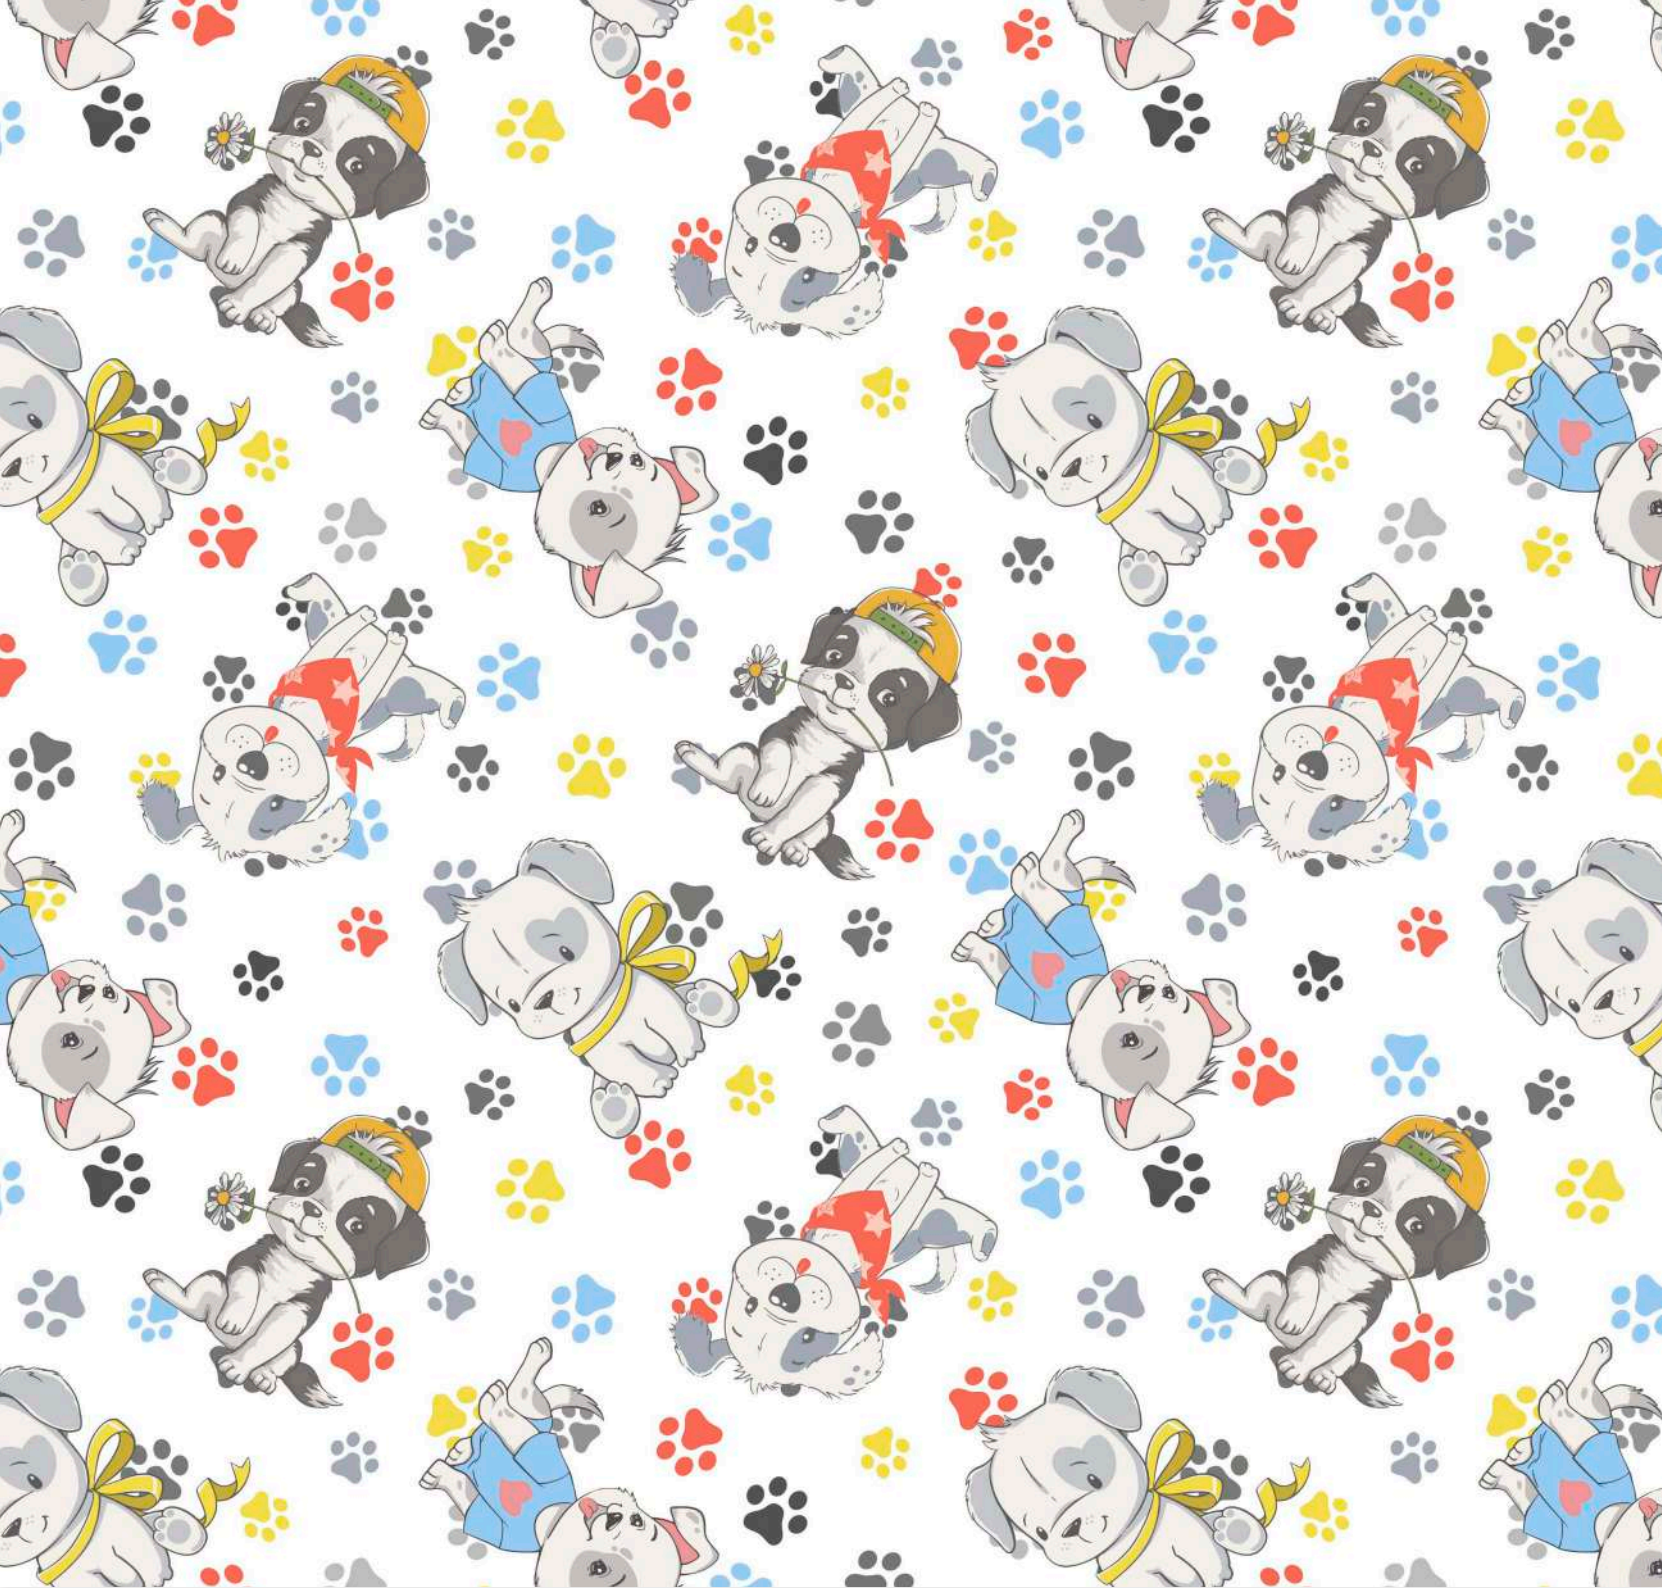

# *Saten Digital*

SolBaby   
Collection 2022

Saten Digital Collection 2022

COMPOSITION  
100% COTTON

WIDTH  
150 CMS BY ROLLS- 140 GR/M2

LAUNDRY

REF. 249

REF. 250

REF.251

REF. 252

REF. 262

REF.261

YEAH!  
THANK YOU

POW!  
SUPER BOY

POW!

Saten Digital Collection 2022